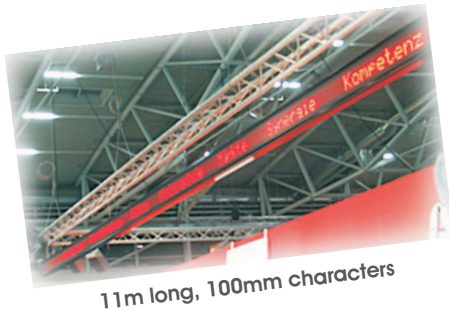

ACT SINGLE LINE INDOOR LED SIGNS

11m long, 100mm characters

These displays are very practical and efficient for announcing special offers, events, promotions, topical news ... Via these solid displays you can create eye-catching and dynamic messages. We produce our indoor led signs as single colour or multi colour version. Also high bright versions instead of normal brightness can be delivered.

Special version over 2 corners, in total 5 units

ACT indoor single line displays offer you one text line with a character height of 18 to 800mm in every length you want.

All messages can be programmed with our user-friendly software.

Different character heights, special controller for "never ending scrolling messages"

Vienna municipal hall, 2 displays each 11,5m long, 130mm characters

Custom-made passenger info displays for the Transrapid trains to Shanghai 100mm char., length 2-8m, for the CEBIT-exhibition/Germany